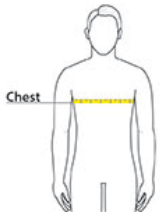

## PRODUCT MEASUREMENTS

	XXS	XS	S	M	L	XL	2XL	3XL	4XL	5XL
Body Length at Back	25 1/5	26	26 7/9	27 5/9	28 1/3	29 1/2	30 1/2	31 1/2	32 2/7	33
Chest	18 1/9	18 8/9	19 2/3	21 1/4	22 5/6	24 4/5	26 7/9	28 3/4	30 5/7	32 2/3
Sleeve Length from Center Back	32 4/7	33 1/6	33 3/4	35	36 1/8	36 4/5	37 1/2	38	38 1/2	39

**Body Length at Back:** Measured from high point shoulder to finished hem at back.

**Chest:** Measured across the chest one inch below armhole when laid flat.

**Sleeve Length from Center Back:** Measure from Center Back neck to shoulder point to sleeve hem.

## SIZE CHARTS

	XXS	XS	S	M	L	XL	2XL	3XL	4XL	5XL
Chest	32-33 1/2	34-35	36-37	38-40	41-43	44-47	48-51	52-55	56-59	60-63

## HOW TO MEASURE